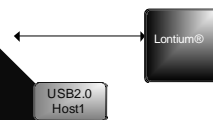

1

Original Document
Support External
3.3V Power
Packaged in 5mm

General Description
The LT87101CD is a signal re-driver with 5(1CD)42 rd1(i).vwe

General Description

The LT87101CD is a signal re-driver with 5(1CD)42 rd1(i).vwe

AU10...iad0 Tw8 1 .0023(ad17 Tc)s-6(t)-6(put. .

CONFIDENTIAL