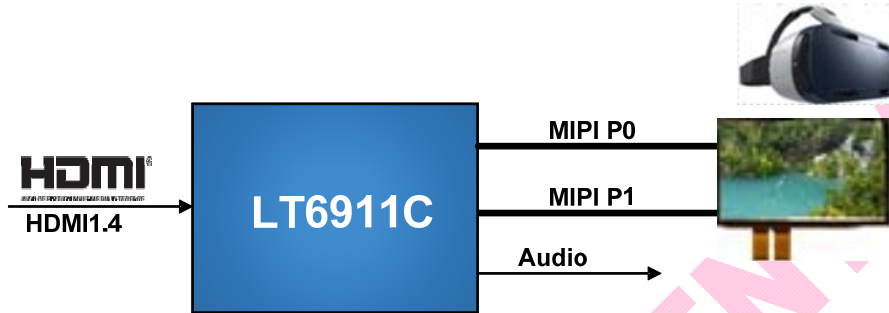

Applications

Mobile system
Display
VR

Figure1. Application Diagram

Ordering Information

Part Number	Operating Temperature Range	Package	Packing Method
LT6911C	-40 to+85	QFN64 (7.5*7.5)	Tray

LONTIUM CONFIDENTIAL